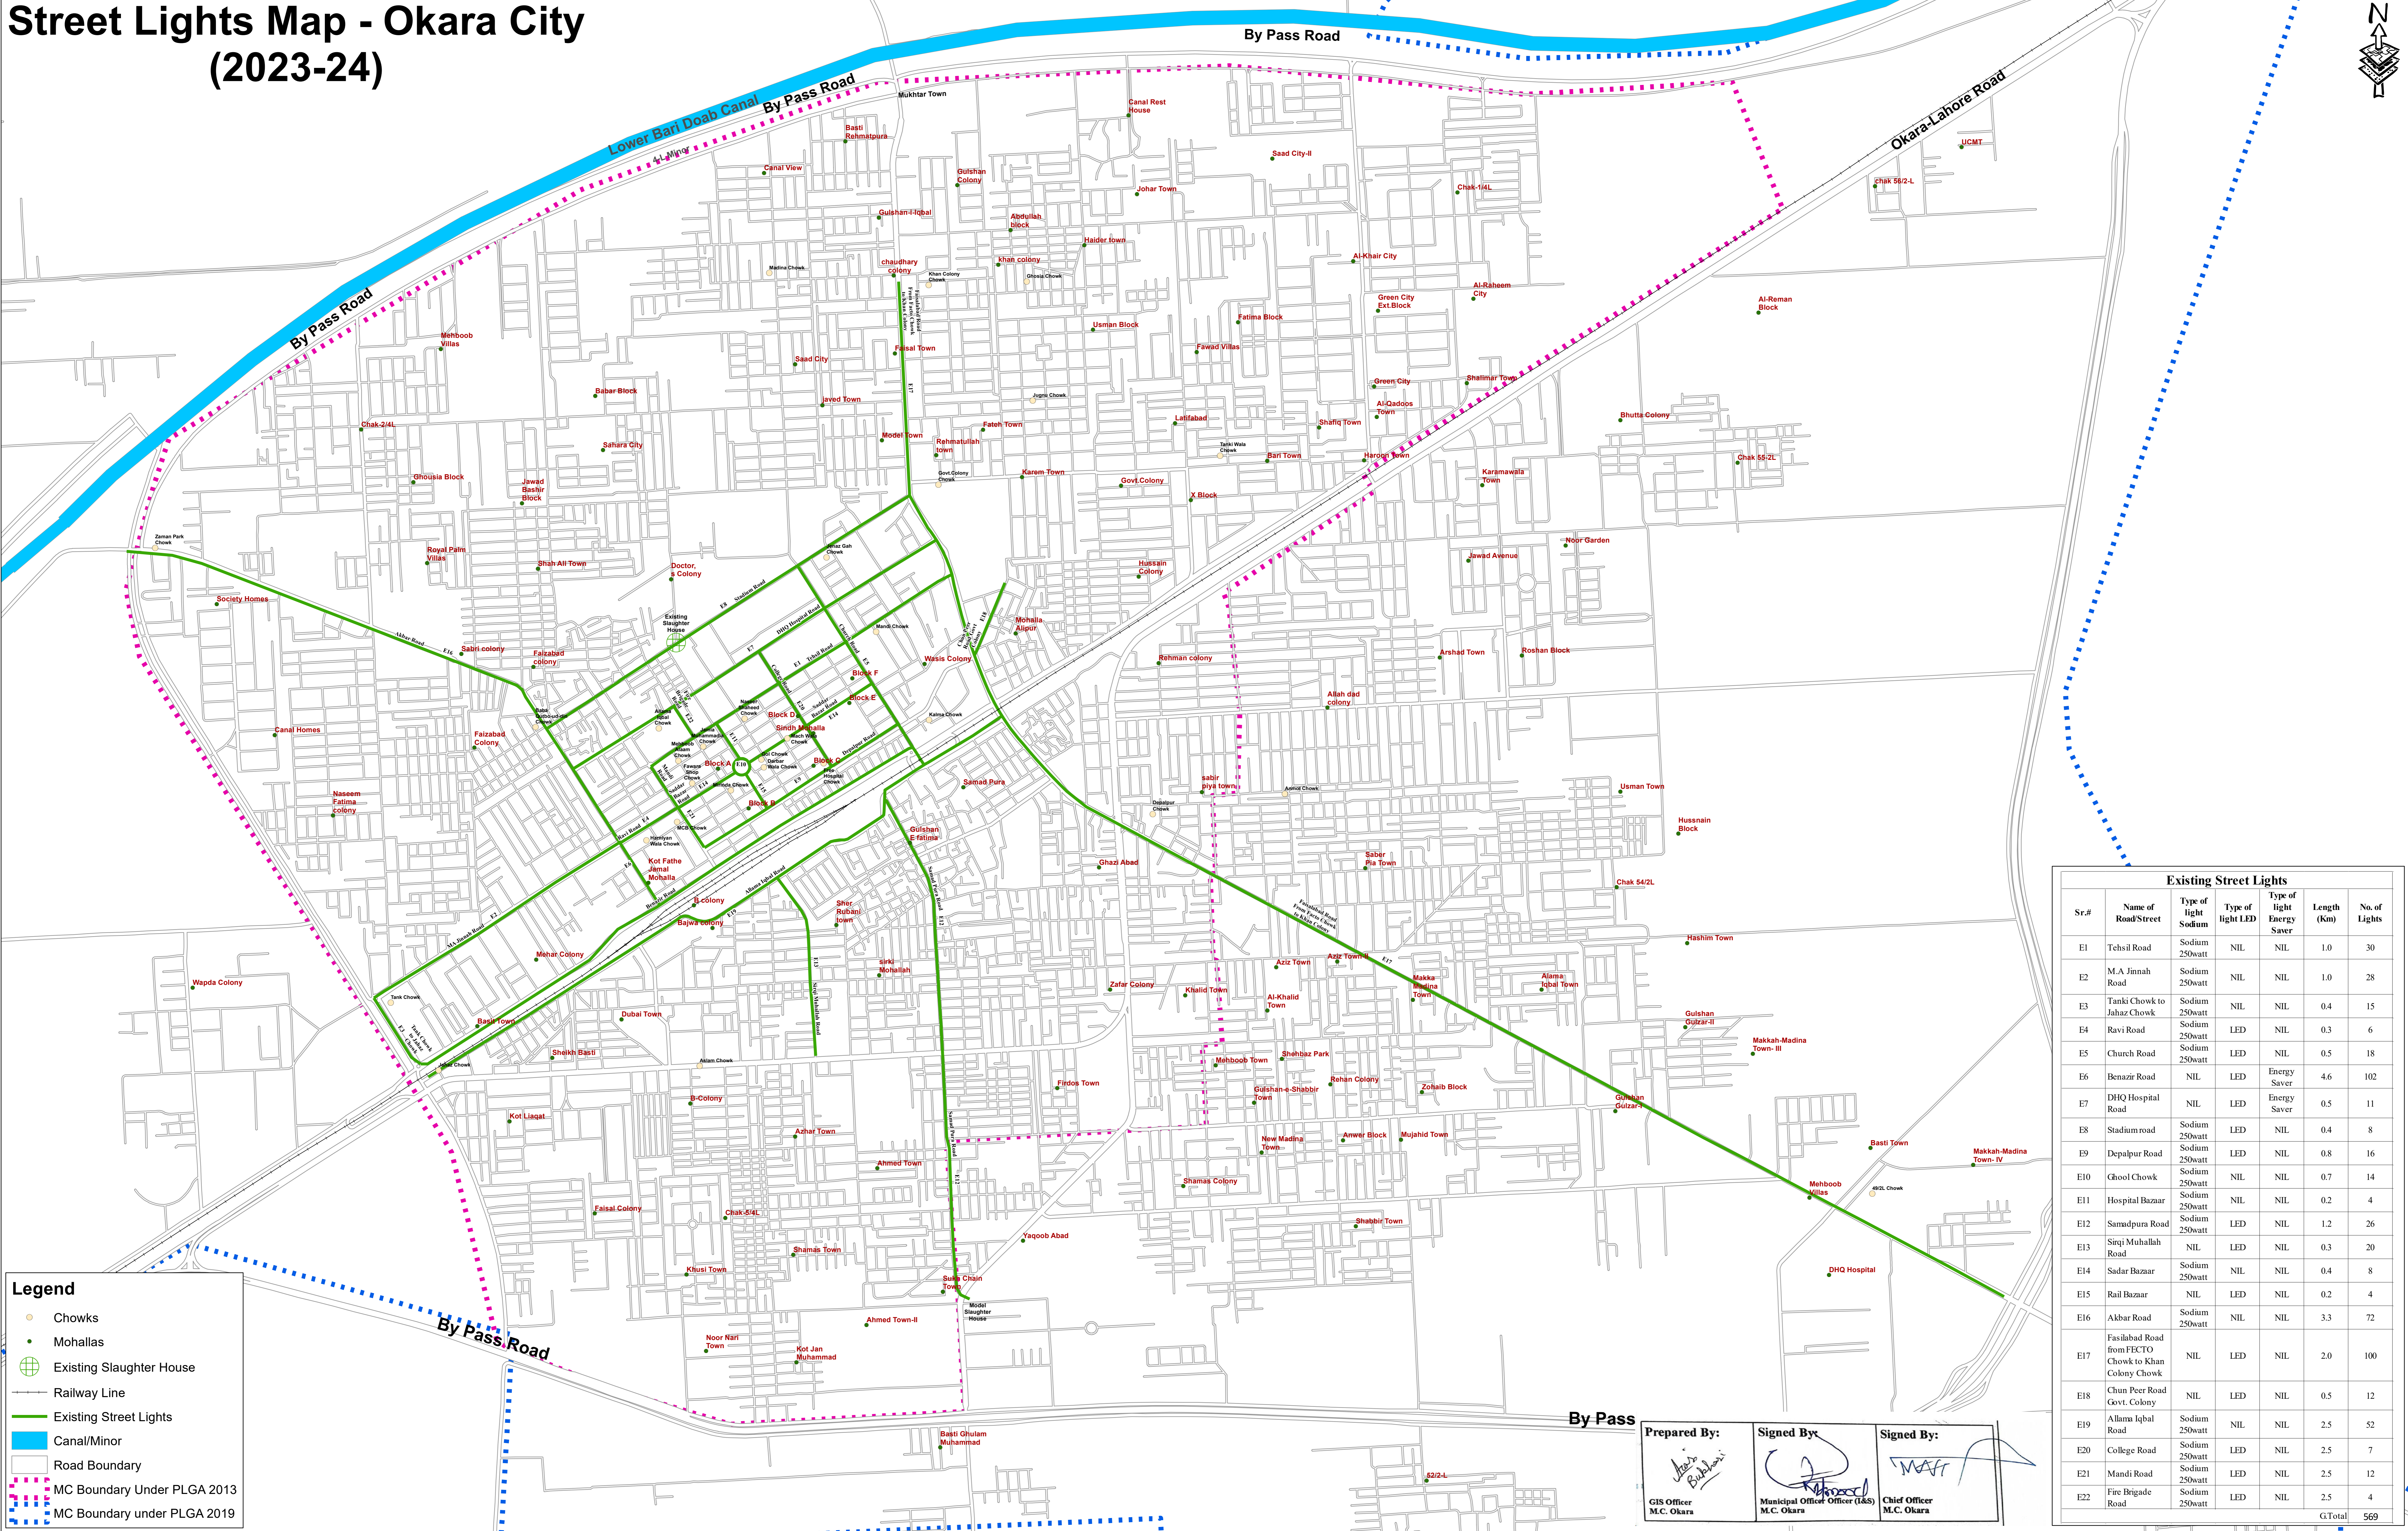

Street Lights Map - Okara City (2023-24)

Legend

- Chowks
- Mohallas
- Existing Slaughter House
- Railway Line
- Existing Street Lights
- Canal/Minor
- Road Boundary
- MC Boundary Under PLGA 2013
- MC Boundary under PLGA 2019

Existing Street Lights						
Sr.#	Name of Road/Street	Type of light Sodium	Type of light LED	Type of light Energy Saver	Length (Km)	No. of Lights
E1	Tehsil Road	Sodium 250watt	NIL	NIL	1.0	30
E2	M.A Jinnah Road	Sodium 250watt	NIL	NIL	1.0	28
E3	Tanki Chowk to Jahaz Chowk	Sodium 250watt	NIL	NIL	0.4	15
E4	Ravi Road	Sodium 250watt	LED	NIL	0.3	6
E5	Church Road	Sodium 250watt	LED	NIL	0.5	18
E6	Benazir Road	NIL	LED	Energy Saver	4.6	102
E7	DHQ Hospital Road	NIL	LED	Energy Saver	0.5	11
E8	Stadium road	Sodium 250watt	LED	NIL	0.4	8
E9	Depalpur Road	Sodium 250watt	LED	NIL	0.8	16
E10	Ghool Chowk	Sodium 250watt	NIL	NIL	0.7	14
E11	Hospital Bazaar	Sodium 250watt	NIL	NIL	0.2	4
E12	Sanadpura Road	Sodium 250watt	LED	NIL	1.2	26
E13	Sirji Muhallah Road	NIL	LED	NIL	0.3	20
E14	Sadar Bazaar	Sodium 250watt	NIL	NIL	0.4	8
E15	Rail Bazaar	NIL	LED	NIL	0.2	4
E16	Akbar Road	Sodium 250watt	NIL	NIL	3.3	72
E17	Faslabad Road from FECTO Chowk to Khan Colony Chowk	NIL	LED	NIL	2.0	100
E18	Chun Peer Road Govt. Colony	NIL	LED	NIL	0.5	12
E19	Alama Iqbal Road	Sodium 250watt	NIL	NIL	2.5	52
E20	College Road	Sodium 250watt	LED	NIL	2.5	7
E21	Mandi Road	Sodium 250watt	LED	NIL	2.5	12
E22	Fire Brigade Road	Sodium 250watt	LED	NIL	2.5	4
G.Total						569

Prepared By:

Signed By:

Signed By:

PUNJAB MUNICIPAL DEVELOPEMENT FUND COMPANY

PROJECT:
PUNJAB CITIES PROGRAM (PCP)

Map Code
0830070424
Map Version
1.5

DISCLAIMER:
INFORMATION PRESENTED IN THE MAP BASED ON DATA PROVIDED BY MC, PHED & OTHER SOURCES.

Scale:
1:7,500
0 162.5 325 650 Meters

Date
April 2024