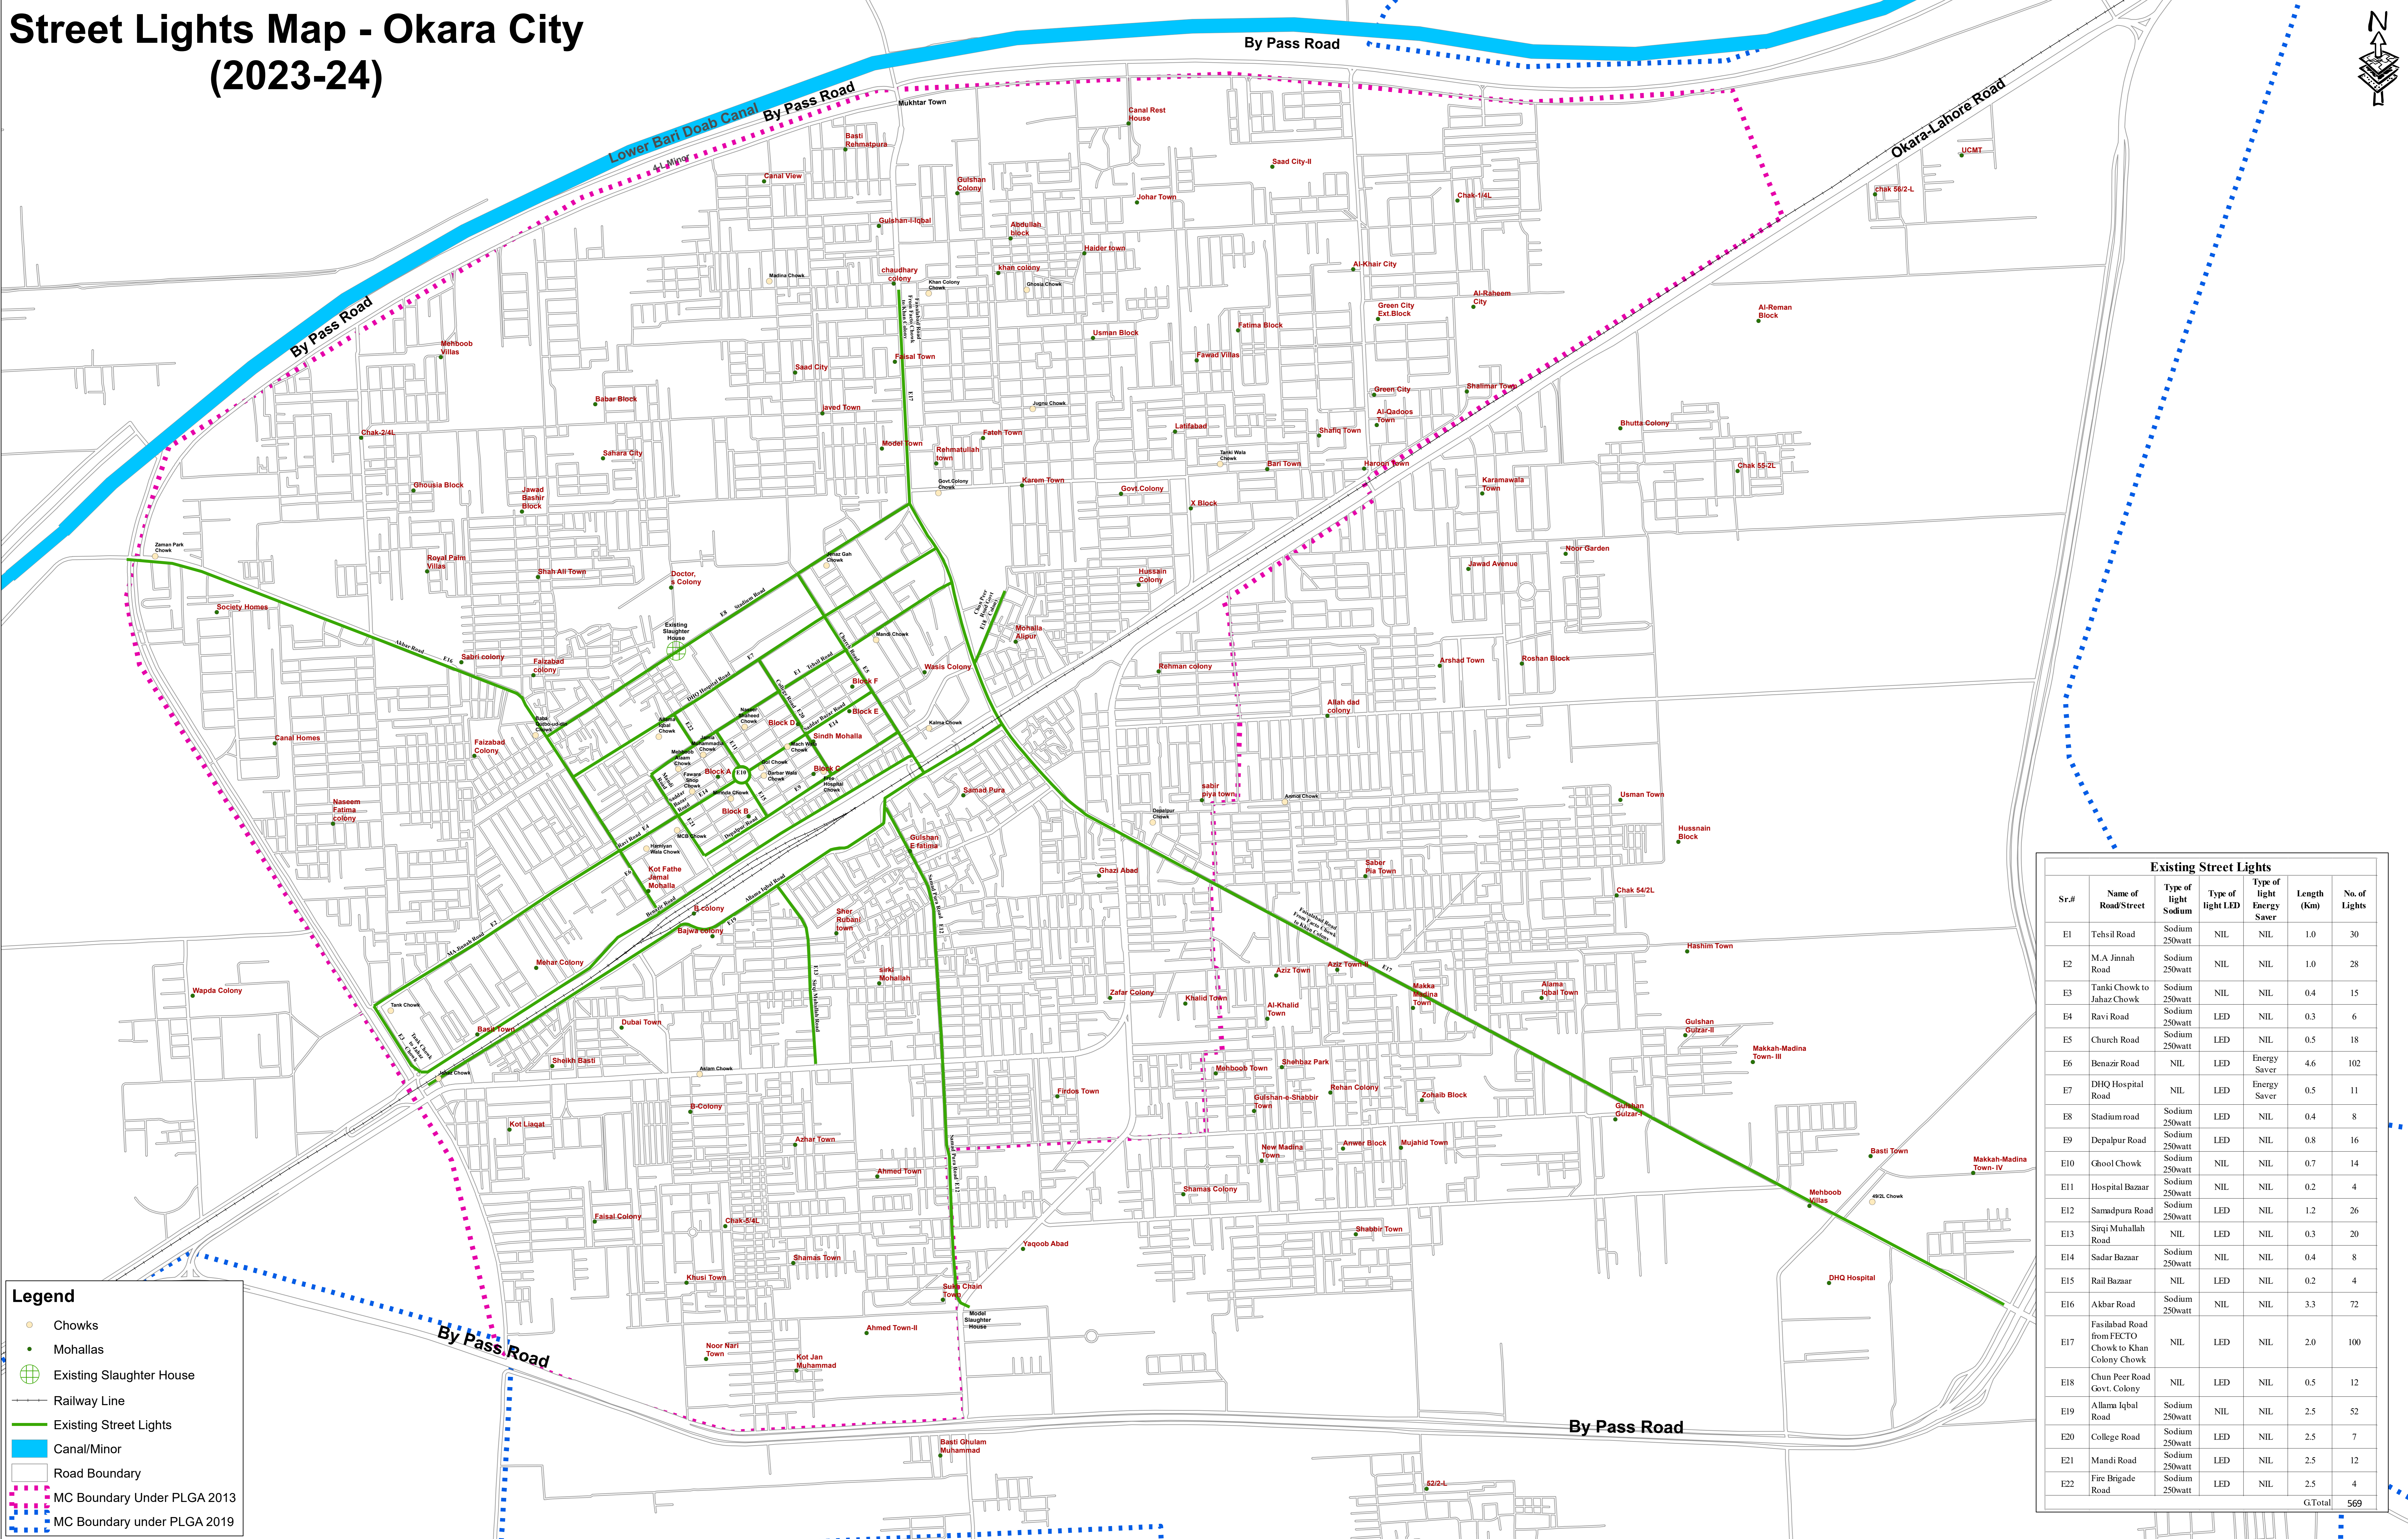

# Street Lights Map - Okara City (2023-24)

Existing Street Lights						
Sr.#	Name of Road/Street	Type of light Sodium	Type of light LED	Type of light Energy Saver	Length (Km)	No. of Lights
E1	Tehsil Road	Sodium 250watt	NIL	NIL	1.0	30
E2	M.A. Jinnah Road	Sodium 250watt	NIL	NIL	1.0	28
E3	Tanki Chowk to Jahaz Chowk	Sodium 250watt	NIL	NIL	0.4	15
E4	Ravi Road	Sodium 250watt	LED	NIL	0.3	6
E5	Church Road	Sodium 250watt	LED	NIL	0.5	18
E6	Benazir Road	NIL	LED	Energy Saver	4.6	102
E7	DHQ Hospital Road	NIL	LED	Energy Saver	0.5	11
E8	Stadium road	Sodium 250watt	LED	NIL	0.4	8
E9	Depalpur Road	Sodium 250watt	LED	NIL	0.8	16
E10	Ghool Chowk	Sodium 250watt	NIL	NIL	0.7	14
E11	Hospital Bazaar	Sodium 250watt	NIL	NIL	0.2	4
E12	Samadpura Road	Sodium 250watt	LED	NIL	1.2	26
E13	Sirqi Muhallah Road	NIL	LED	NIL	0.3	20
E14	Sadar Bazaar	Sodium 250watt	NIL	NIL	0.4	8
E15	Rail Bazaar	NIL	LED	NIL	0.2	4
E16	Akbar Road	Sodium 250watt	NIL	NIL	3.3	72
E17	Faisalabad Road from FECTO Chowk to Khan Colony Chowk	NIL	LED	NIL	2.0	100
E18	Chun Peer Road Govt. Colony	NIL	LED	NIL	0.5	12
E19	Alama Iqbal Road	Sodium 250watt	NIL	NIL	2.5	52
E20	College Road	Sodium 250watt	LED	NIL	2.5	7
E21	Mandi Road	Sodium 250watt	LED	NIL	2.5	12
E22	Fire Brigade Road	Sodium 250watt	LED	NIL	2.5	4
G.Total						569

**Legend**

- Chowks
- Mohallas
- Existing Slaughter House
- Railway Line
- Existing Street Lights
- Canal/Minor
- Road Boundary
- MC Boundary Under PLGA 2013
- MC Boundary under PLGA 2019

**PUNJAB MUNICIPAL DEVELOPEMENT FUND COMPANY**

**PROJECT:**  
**PUNJAB CITIES PROGRAM (PCP)**

**Map Code**  
 0830070224  
**Map Version**  
 1.5

**DISCLAIMER:**  
 INFORMATION PRESENTED IN THE MAP BASED ON DATA PROVIDED BY MC, PHED & OTHER SOURCES.

**Scale:**  
 1:7,500  
 0 165 330 660  
 Meters

**Date**  
 February 2024