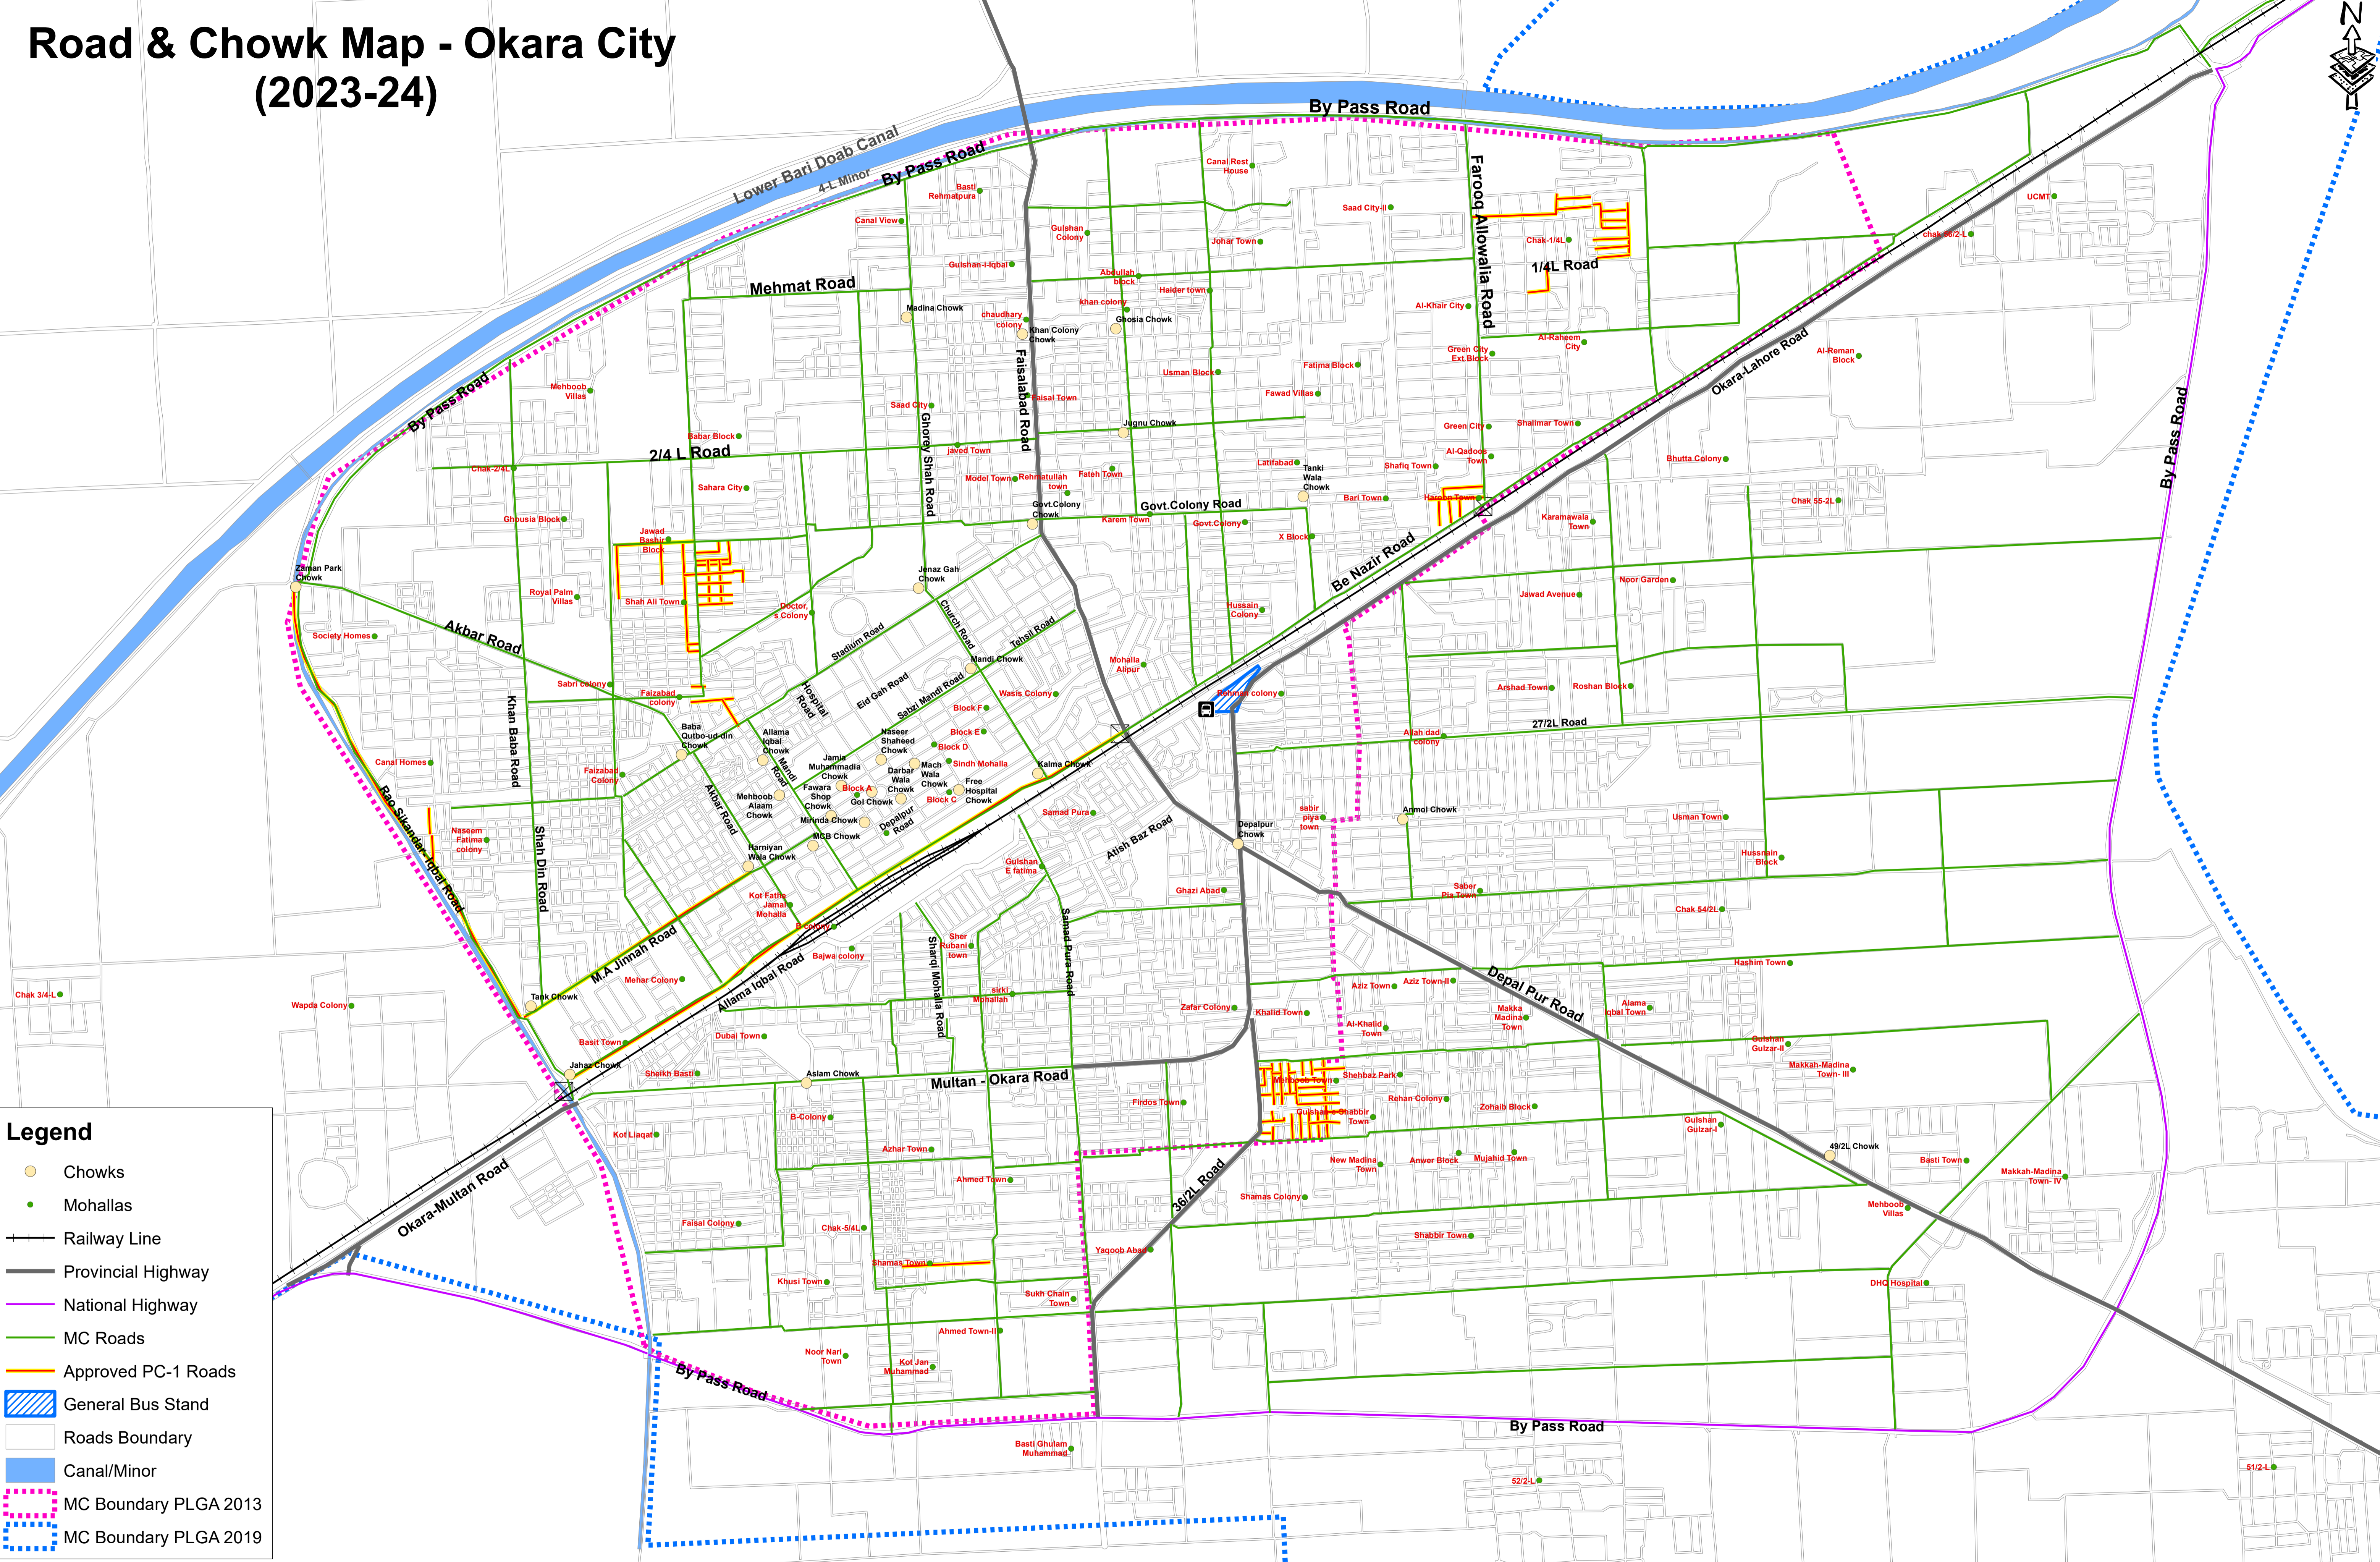

# Road & Chowk Map - Okara City (2023-24)

**Legend**

- Chowks
- Mohallas
- Railway Line
- Provincial Highway
- National Highway
- MC Roads
- Approved PC-1 Roads
- General Bus Stand
- Roads Boundary
- Canal/Minor
- MC Boundary PLGA 2013
- MC Boundary PLGA 2019