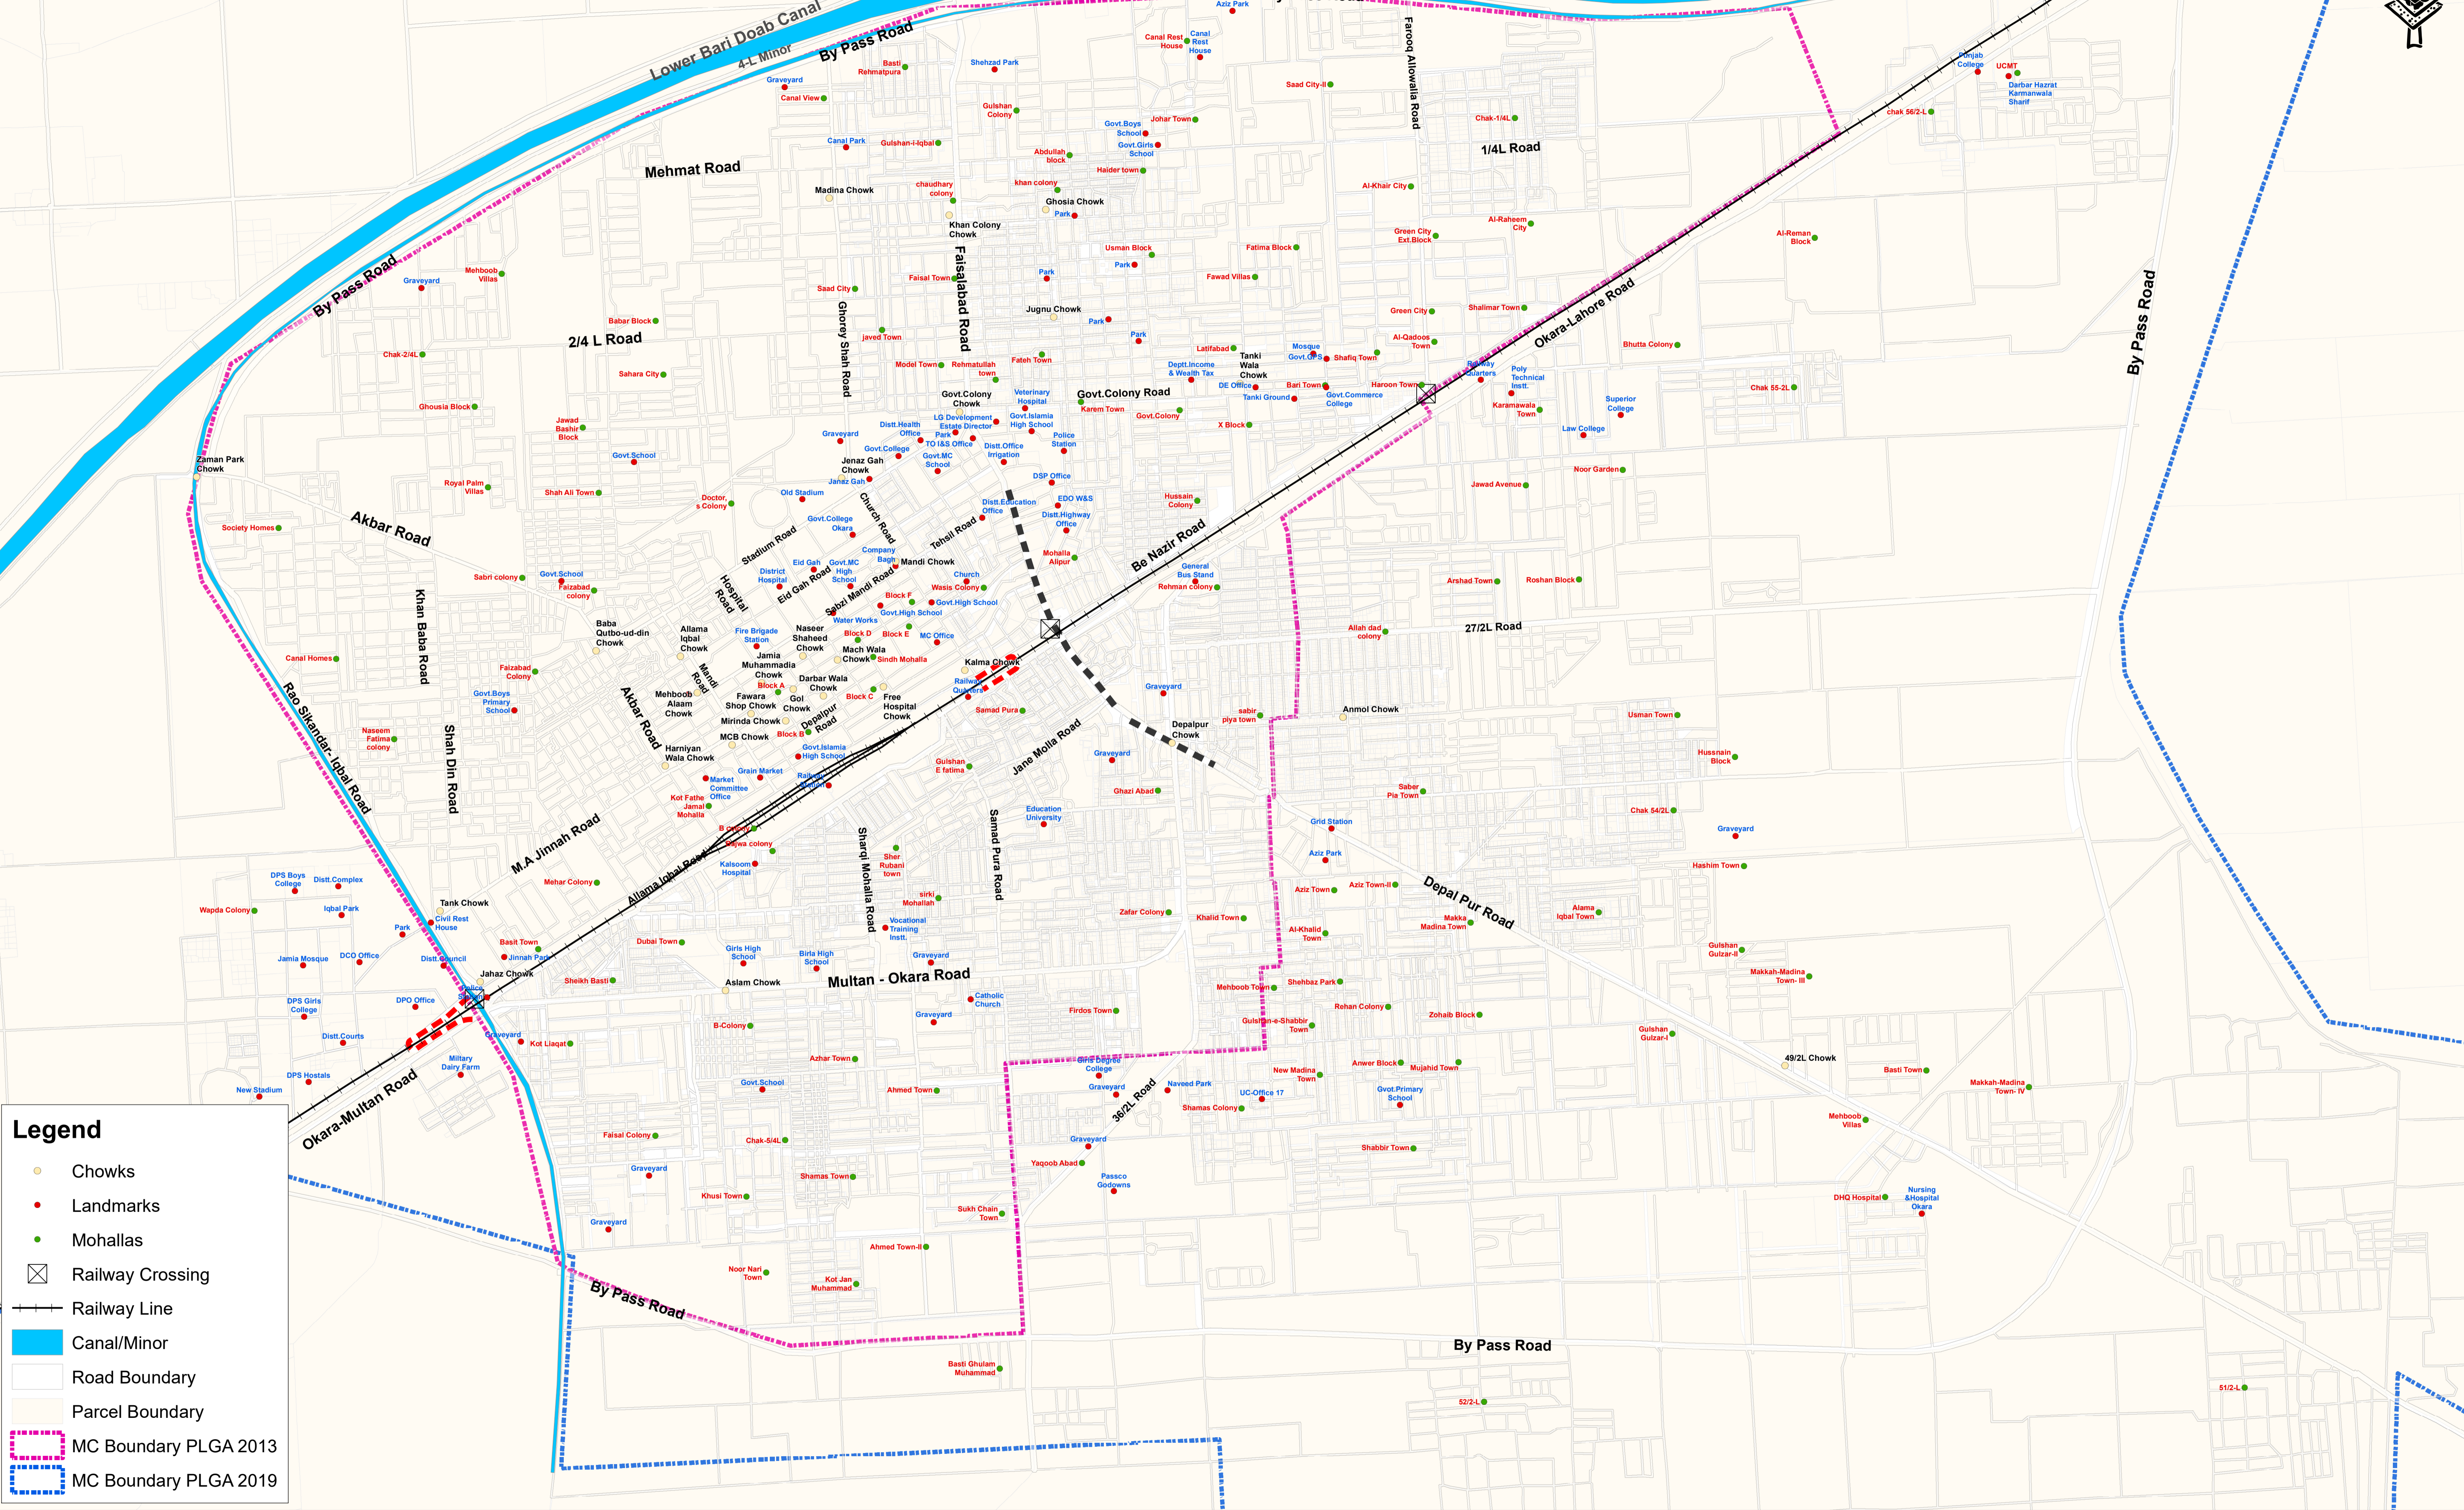

Base Map - Okara City (2023-24)

Legend

- Chowks
- Landmarks
- Mohallas
- ⊠ Railway Crossing
- Railway Line
- Canal/Minor
- Road Boundary
- Parcel Boundary
- MC Boundary PLGA 2013
- MC Boundary PLGA 2019