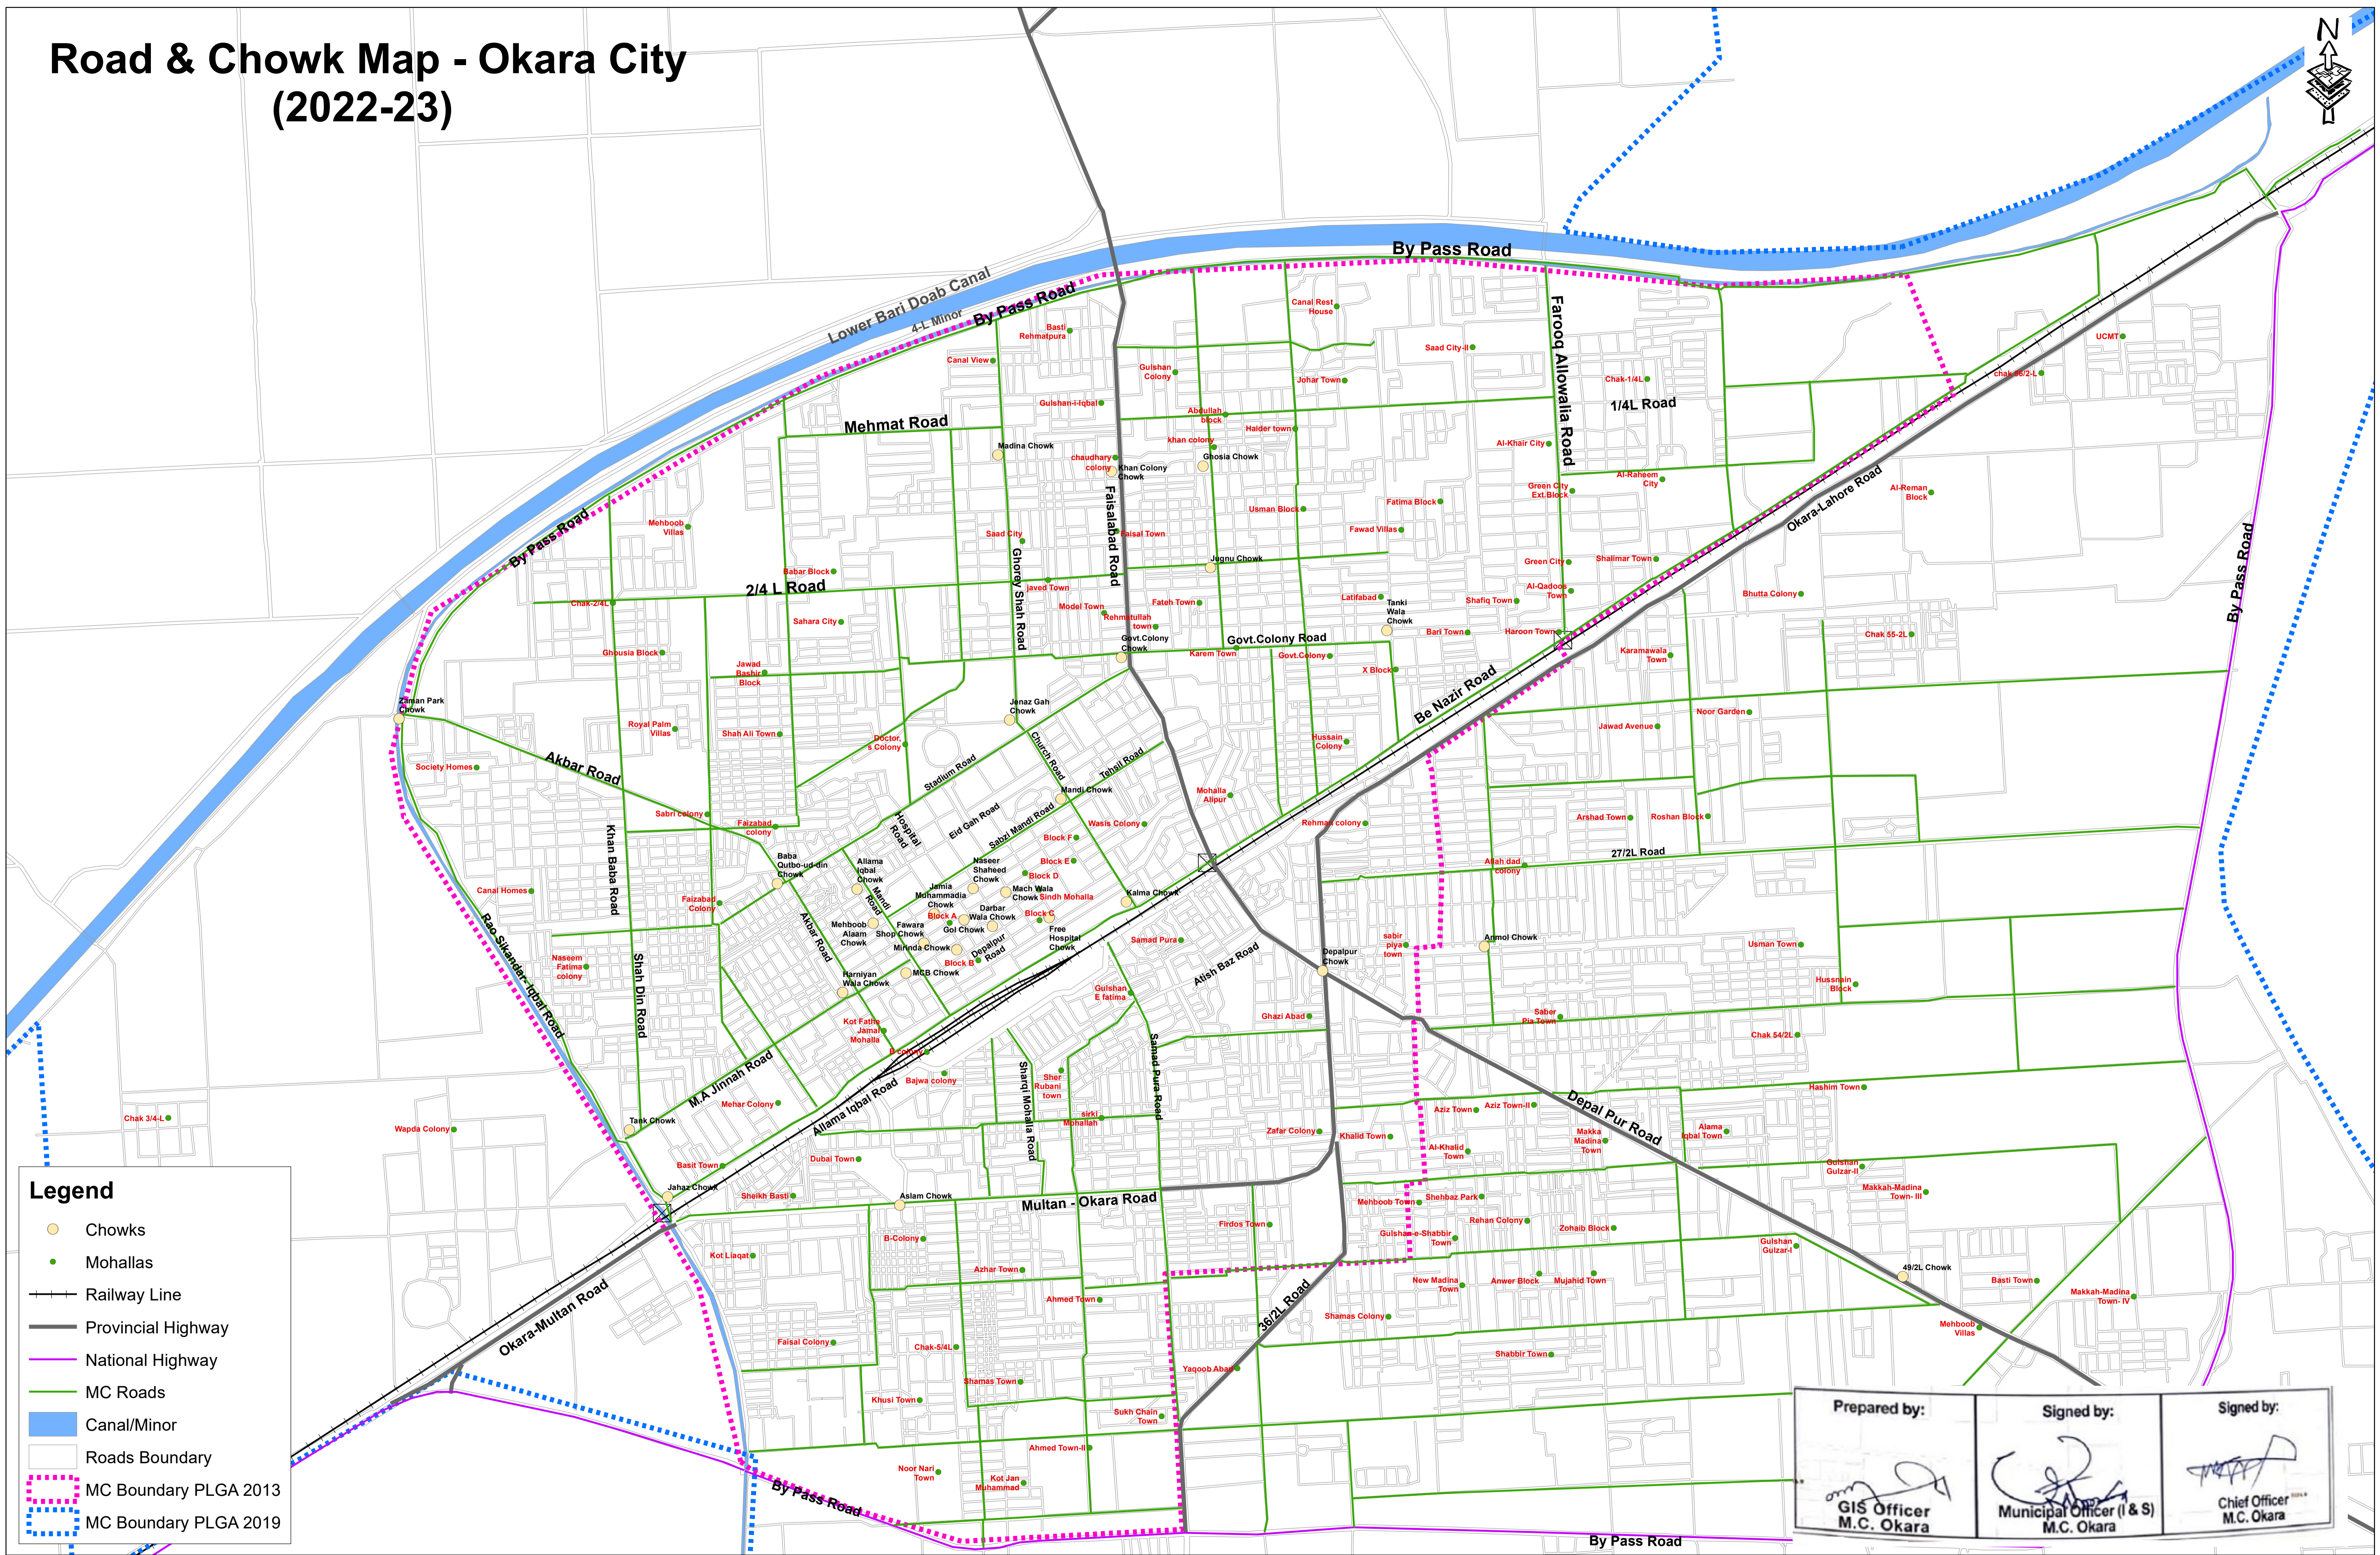

Road & Chowk Map - Okara City (2022-23)

Legend

- Chowks
- Mohallas
- Railway Line
- Provincial Highway
- National Highway
- MC Roads
- Canal/Minor
- Roads Boundary
- MC Boundary PLGA 2013
- MC Boundary PLGA 2019