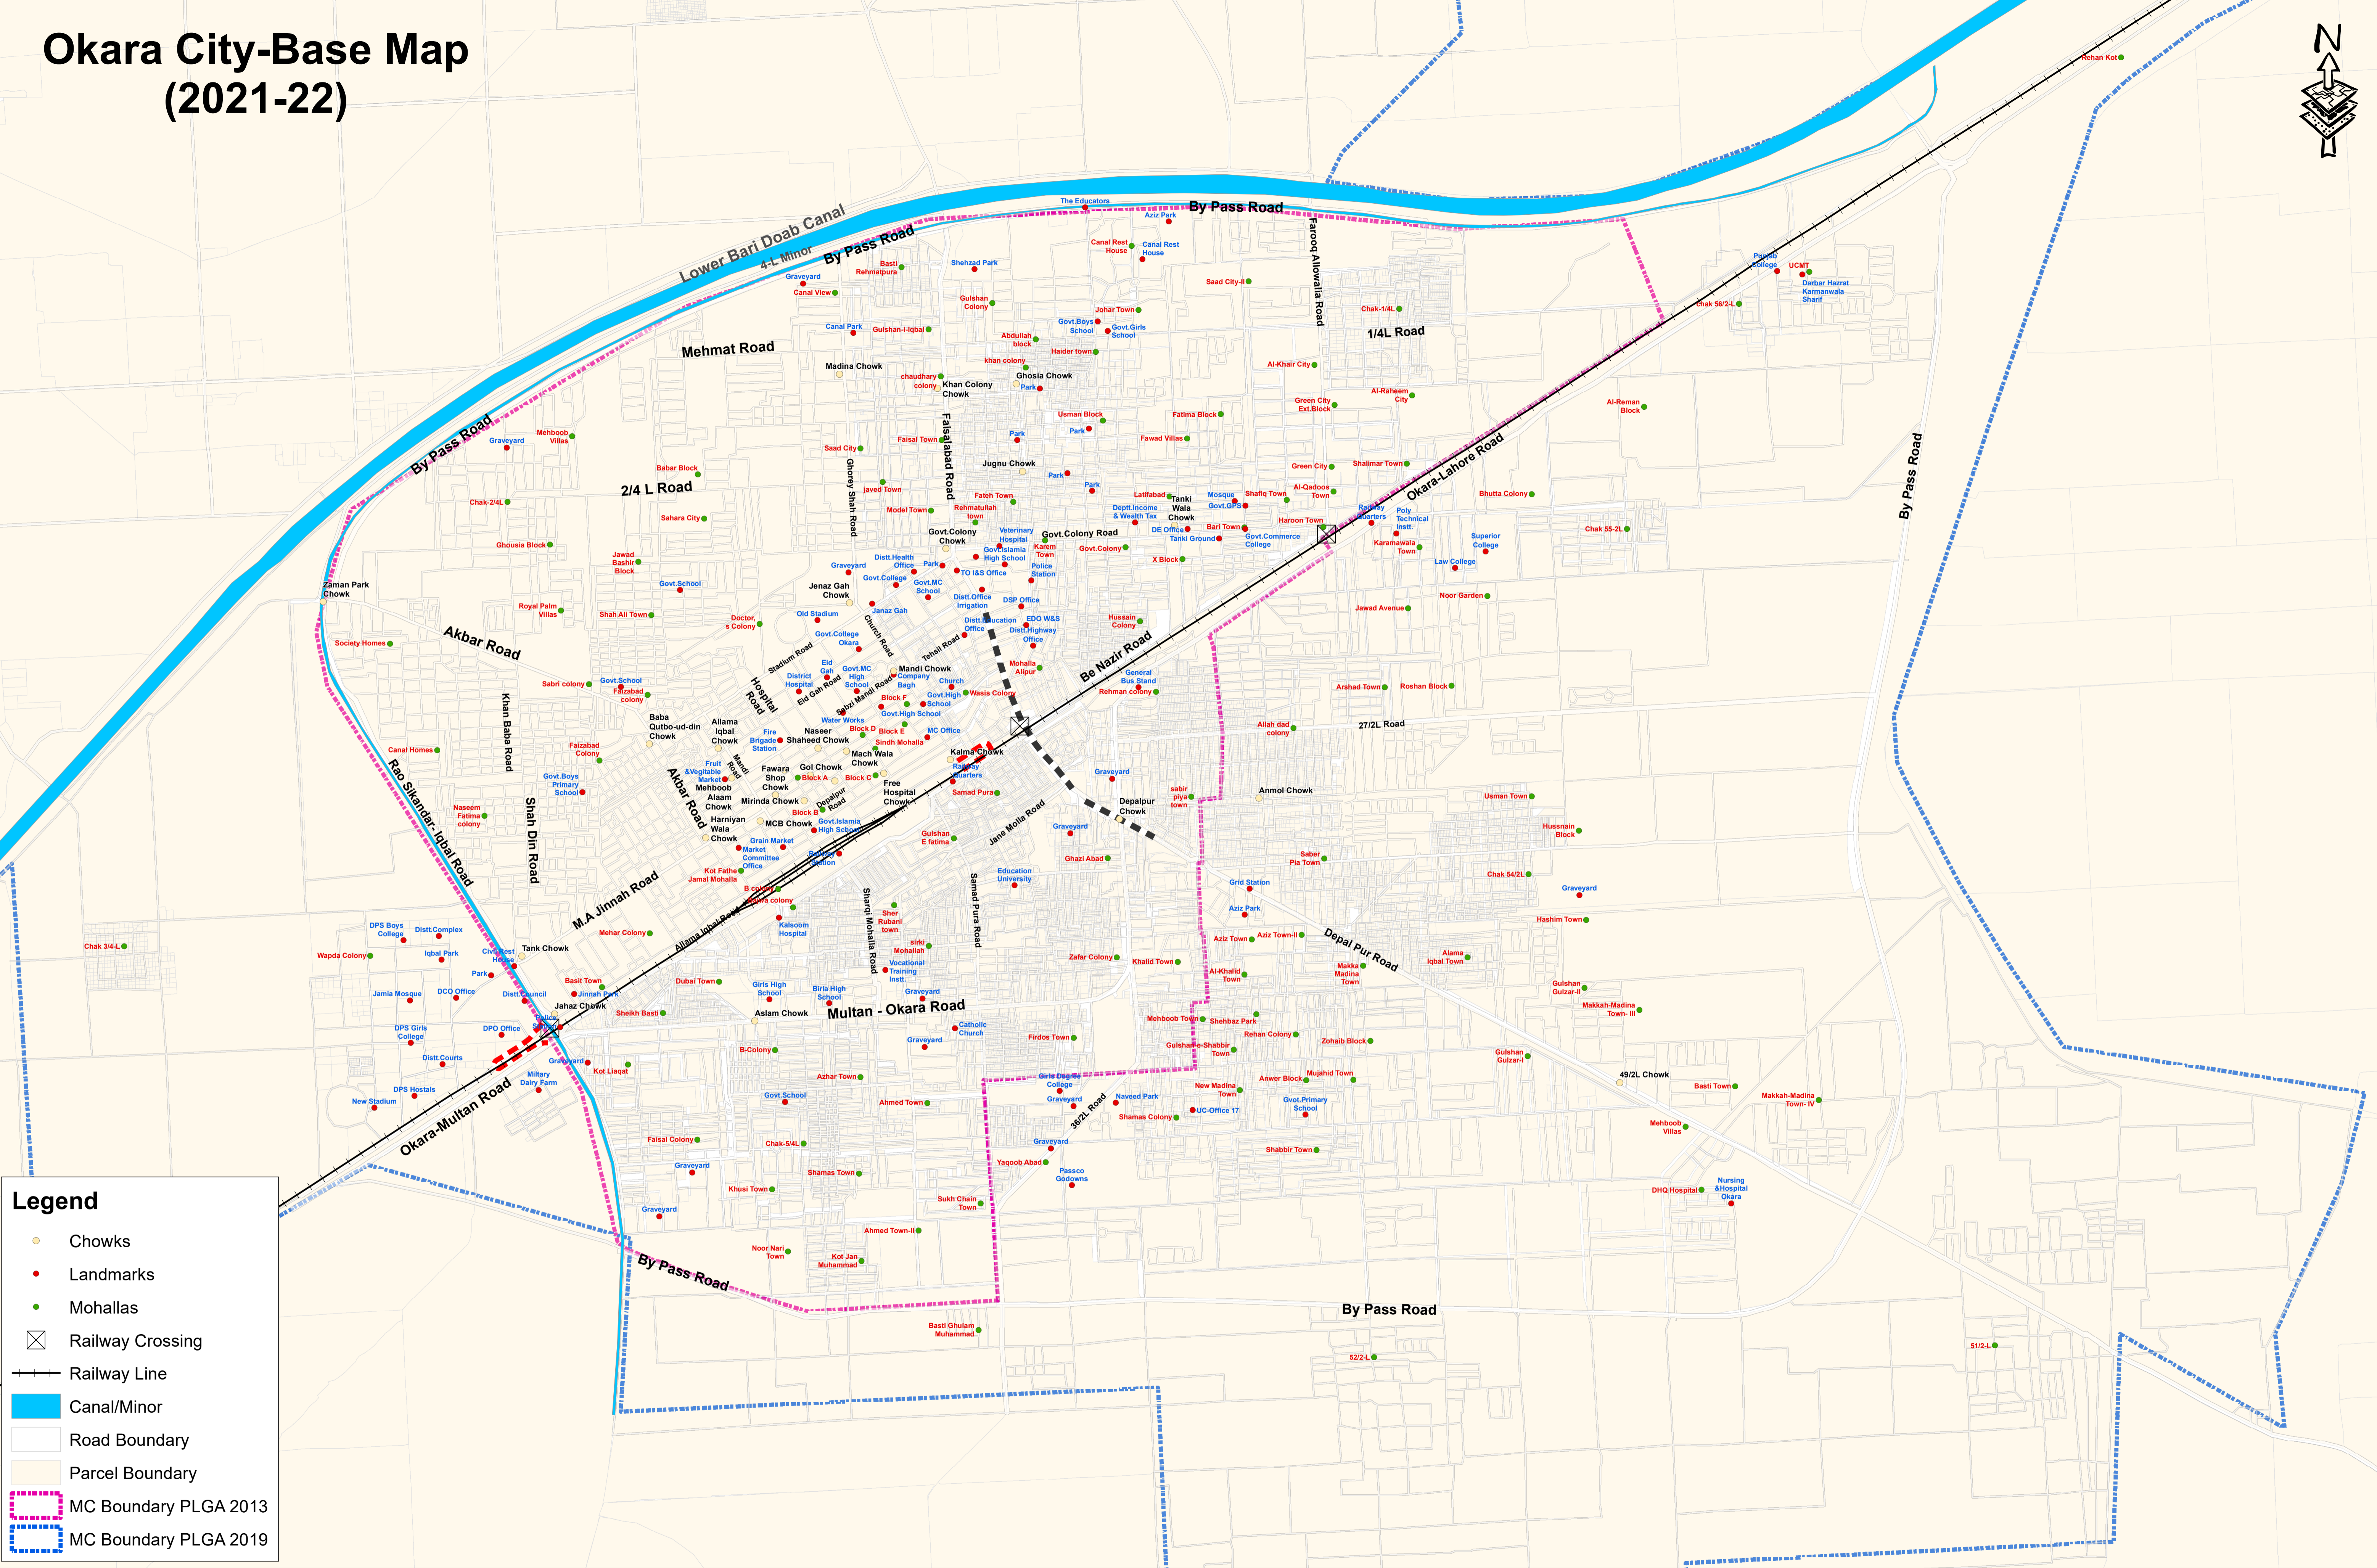

Okara City-Base Map (2021-22)

Legend

- Chowks
- Landmarks
- Mohallas
- X Railway Crossing
- Railway Line
- Canal/Minor
- Road Boundary
- Parcel Boundary
- MC Boundary PLGA 2013
- MC Boundary PLGA 2019