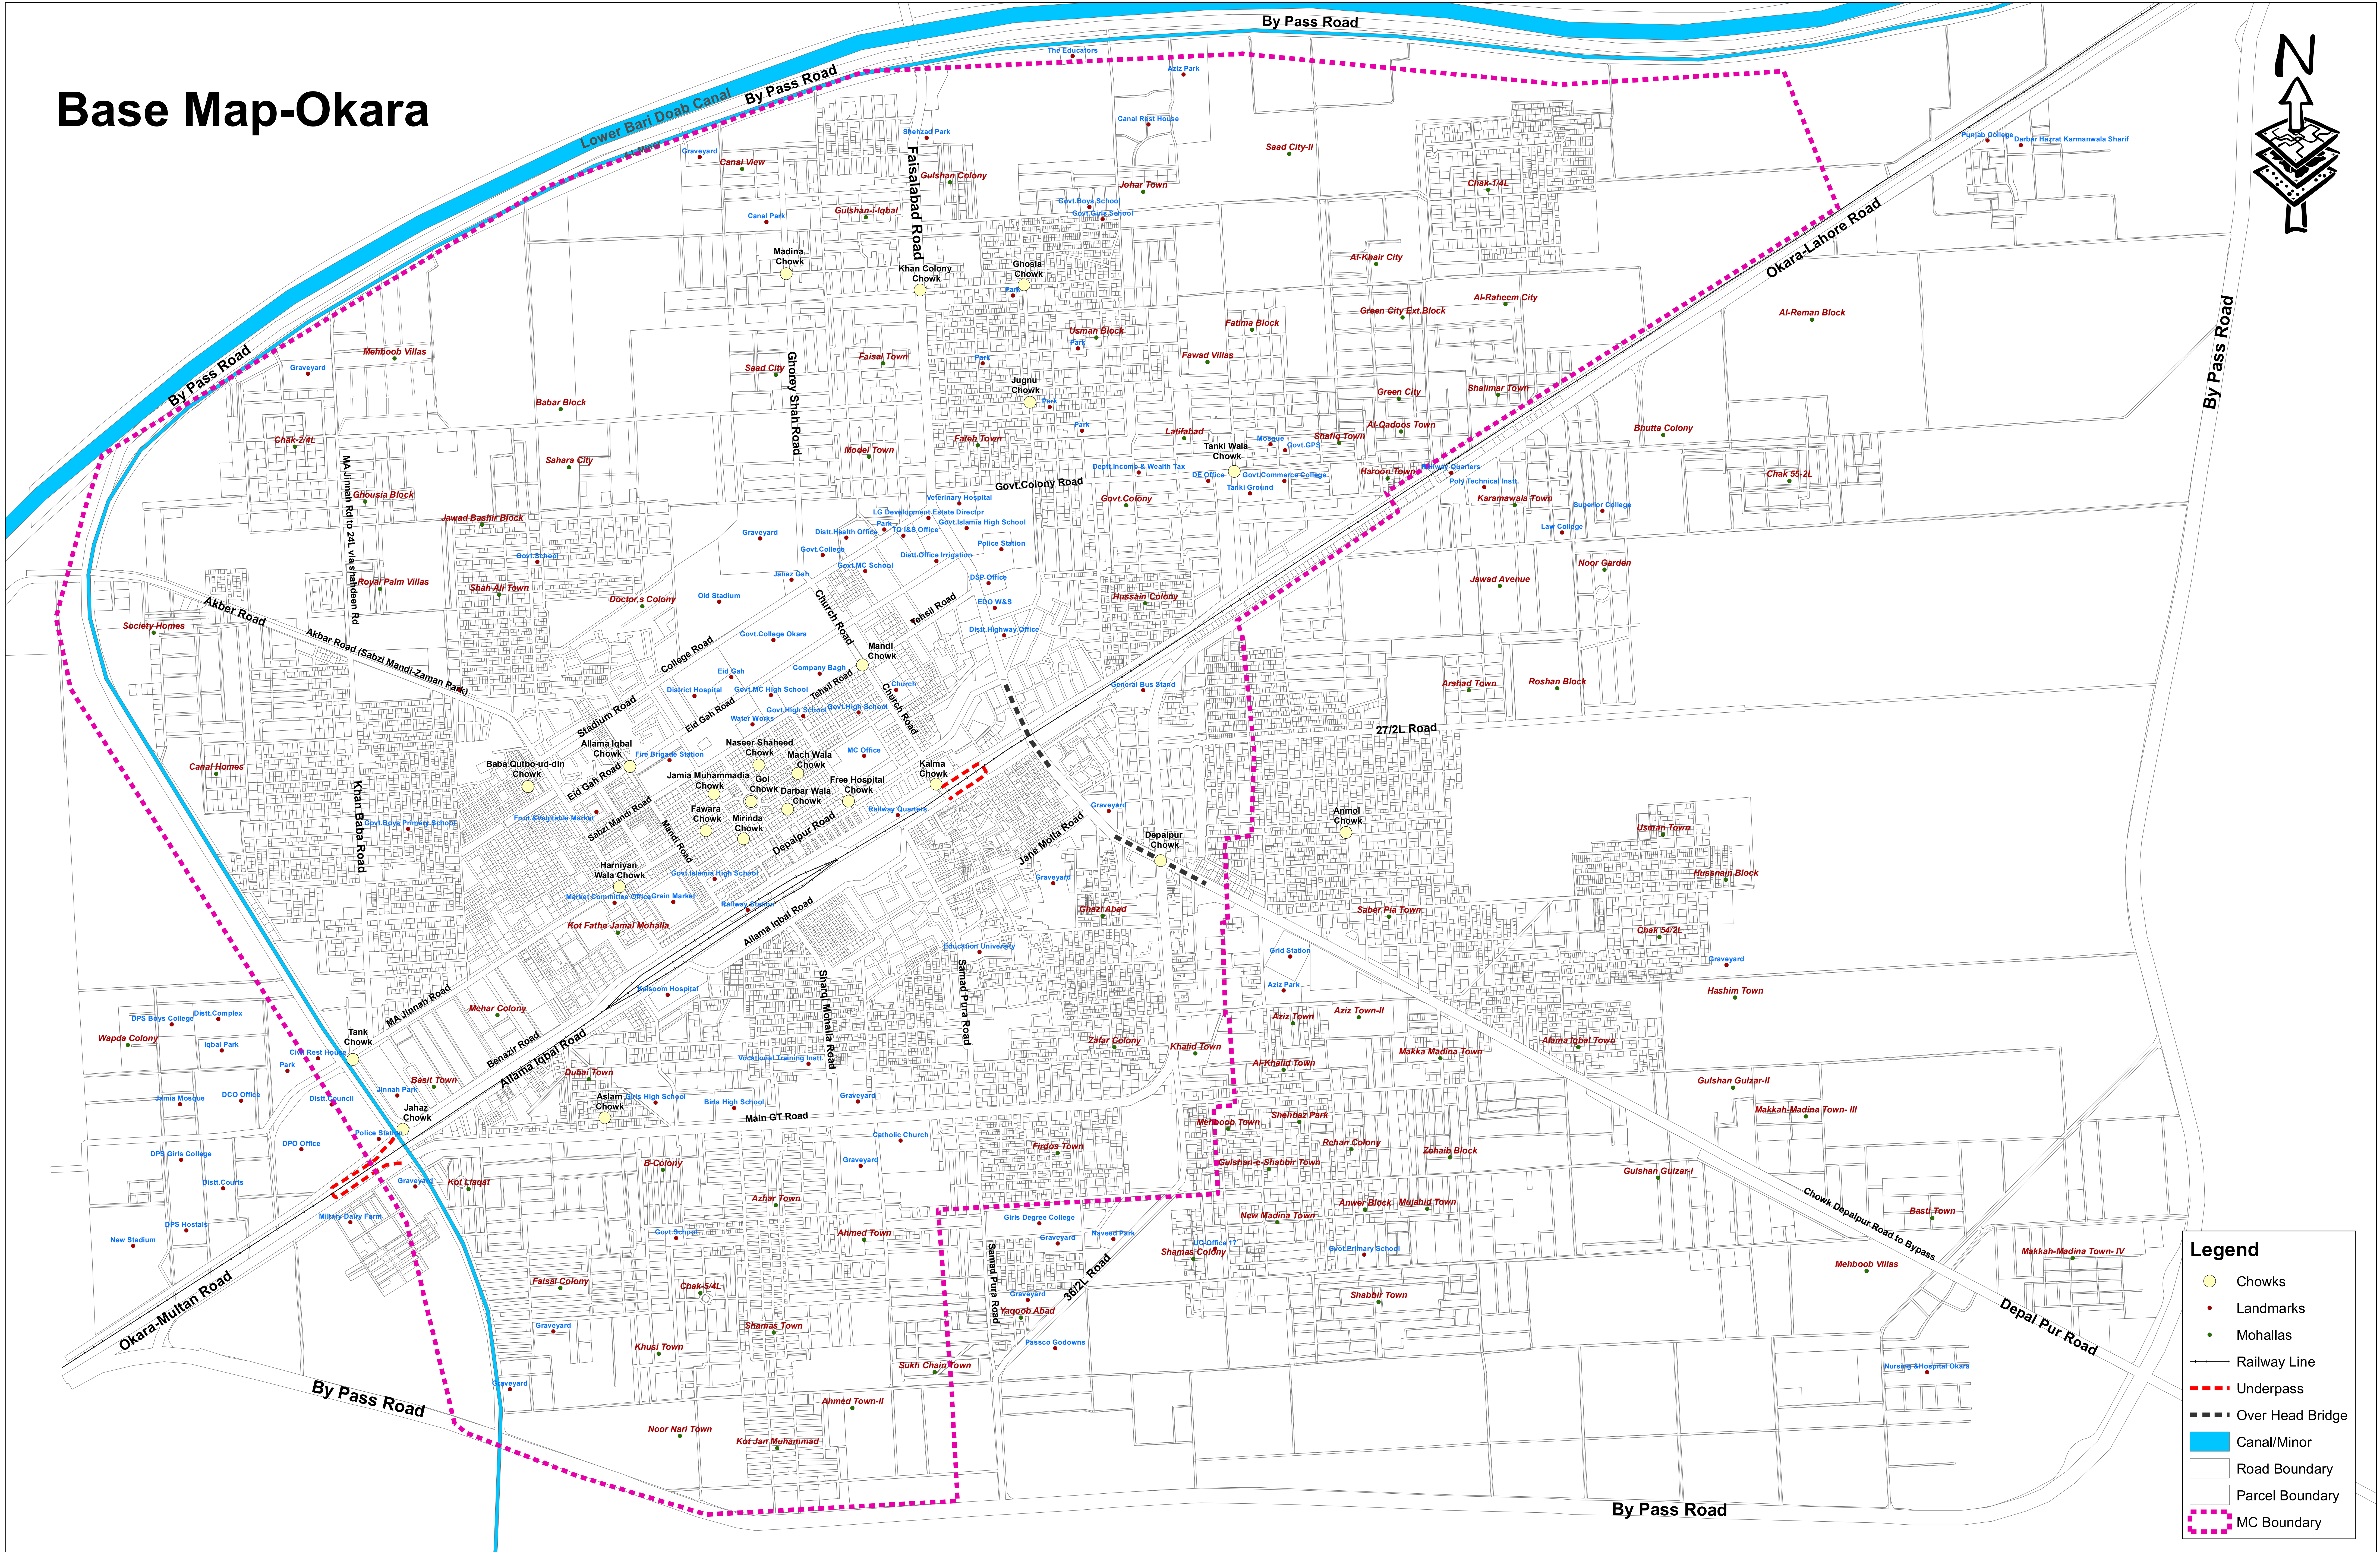

Base Map-Okara

Legend

- Chowks
- Landmarks
- Mohallas
- Railway Line
- - - Underpass
- - - Over Head Bridge
- ▬ Canal/Minor
- ▬ Road Boundary
- ▬ Parcel Boundary
- ▬ MC Boundary

PUNJAB MUNICIPAL DEVELOPEMENT FUND COMPANY

PROJECT:
PUNJAB CITIES PROGRAM (PCP)

Map Code
0502011117
Map Version
1.0

DISCLAIMER:
SOURCES OF INFORMATION PRESENTED IN THIS MAP IS BASED ON DATA PROVIDED BY MC, PHED & OTHER SOURCES.

Scale:
1:7,000

Date
November 2017